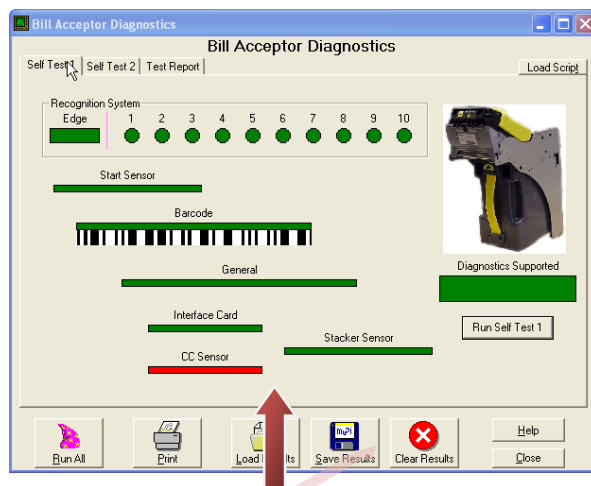

Field Bulletin

- SC Series
- STS Sensor Diagnostics

Bulletin #: FGR00910
Bulletin Date: August 5, 2010
Subject: SC Series and STS Sensor Diagnostics
Affected Model(s): SC Series

Purpose:

It has been identified that some Gen 3 and Gen 4 units may have a compatibility issue when using the diagnostics tab within the STS program. To determine if an Acceptor is a Gen 3 or Gen 4 reference the serial number on the Acceptor. If the 5th digit is a 3, the Acceptor is a Gen 3. If the 5th digit is a 4, the Acceptor is a Gen 4.

Serial Number: xxxxGxxxxxx

Details:

When running the diagnostics function within the STS program, a red failure indicator may be seen for the Start Sensor, Stacker Sensor or CC Sensor. These error conditions are shown in the following figures. These indicators may falsely indicate a unit failure.

Figure 1: Start Sensor and Stacker Sensor

Figure 2: CC Sensor

Action (CC and Stacker Sensor):

All SC application software released after August 2010 will contain a modification to resolve the issue with the CC and Stacker Sensor. If STS diagnostics indicates a CC or Stacker Sensor error, the unit should be updated to the latest software and retested. If the affected sensor passes STS diagnostics with the updated software, then it is functional. However, if STS diagnostics indicate an error after updating the SC application software, then the unit is faulty and should be returned to an Authorized MEI Service Center.

Action (Start Sensor):

If STS diagnostics indicate a Start Sensor error, the unit is faulty and should be returned to an Authorized MEI Service Center.

New SC Application Software Part Numbers:

The following table lists the SC application software part numbers that include the modification for the CC and Stacker Sensor diagnostic errors.