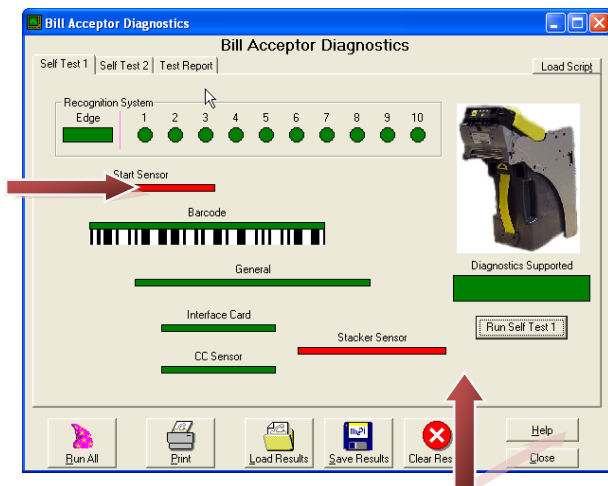

Field Bulletin

- SC Series
- STS Sensor Diagnostics

Bulletin #: FGR00910
Bulletin Date: August 5, 2010
Subject: SC Series and STS Sensor Diagnostics
Affected Model(s): SC Series

Purpose:

It has been identified that some Gen 3 and Gen 4 units may have a compatibility issue when using the diagnostics tab within the STS program. To determine if an Acceptor is a Gen 3 or Gen 4 reference the serial number on the Acceptor. If the 5th digit is a 3, the Acceptor is a Gen 3. If the 5th digit is a 4, the Acceptor is a Gen 4.

Serial Number: xxxxGxxxxxx

Details:

When running the diagnostics function within the STS program, a red failure indicator may be seen for the Start Sensor, Stacker Sensor or CC Sensor. These error conditions are shown in the following figures. These indicators may falsely indicate a unit failure.

Figure 1: Start Sensor and Stacker Sensor

Figure 2: CC Sensor

Action (CC and Stacker Sensor):

All SC application software released after August 2010 will contain a modification to resolve the issue with the CC and Stacker Sensor. If STS diagnostics indicates a CC or Stacker Sensor error, the unit should be updated to the latest software and retested. If the affected sensor passes STS diagnostics with the updated software, then it is functional. However, if STS diagnostics indicate an error after updating the SC application software, then the unit is faulty and should be returned to an Authorized MEI Service Center.

Action (Start Sensor):

If STS diagnostics indicate a Start Sensor error, the unit is faulty and should be returned to an Authorized MEI Service Center.

New SC Application Software Part Numbers:

The following table lists the SC application software part numbers that include the modification for the CC and Stacker Sensor diagnostic errors.